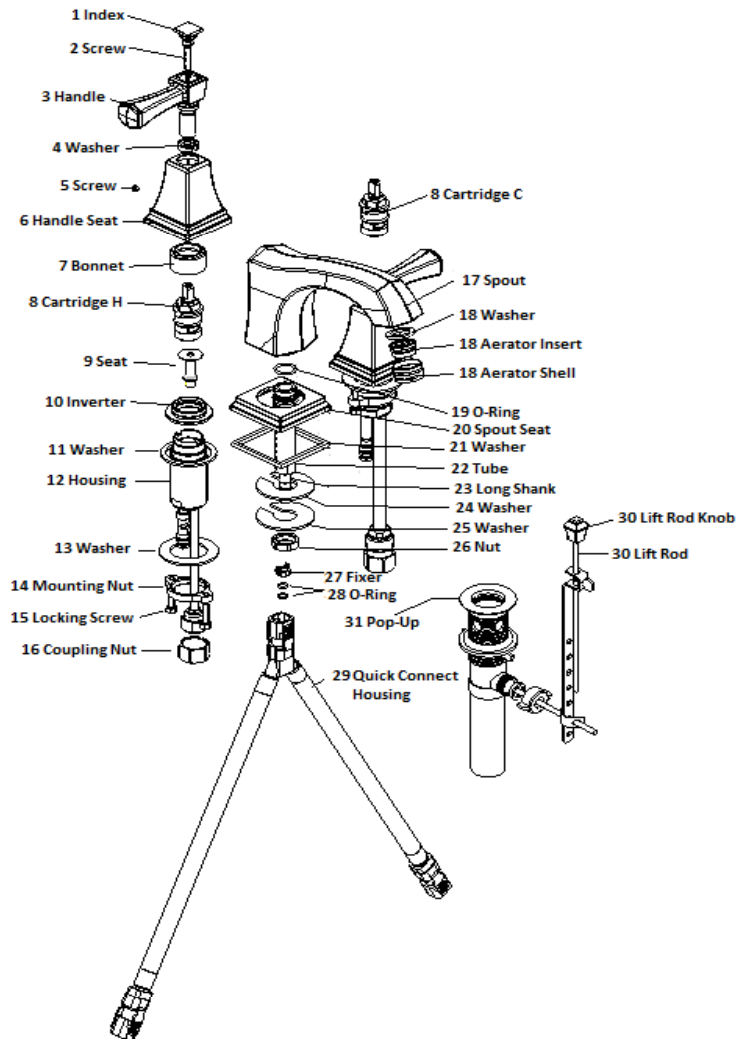

Torino Lavatory Faucet . SPARE PARTS

522052

Satin Nickel

522060

Brushed Bronze

No.	Name	522052		522060	
		Order Code	List Price	Order Code	List Price
1	Index				
2	Screw				
3	Handle				
4	Washer				
5	Screw				
6	Handle Seat				
7	Bonnet				
8	Cartridge H	907519	\$9.42	907519	\$9.42
	Cartridge C				
9	Seat				
10	Inverter				
11	Washer				
12	Housing				
13	Washer				
14	Mounting Nut				
15	Locking Screw				
16	Coupling Nut				
17	Spout				
18	Washer	907808	\$3.73	907816	\$4.04
	Aerator Insert				
	Aerator Shell				
19	O-Ring				
20	Spout Seat				
21	Washer				
22	Tube				
23	Long Shank				
24	Washer				
25	Washer				
26	Nut				
27	Fixer				
28	O-Ring				
29	Quick Connect Housing	907824	\$7.81	907824	\$7.81
30	Lift Rod Knob				
	Lift Rod				
31	Pop-Up	528000	\$12.89	902619	\$20.80