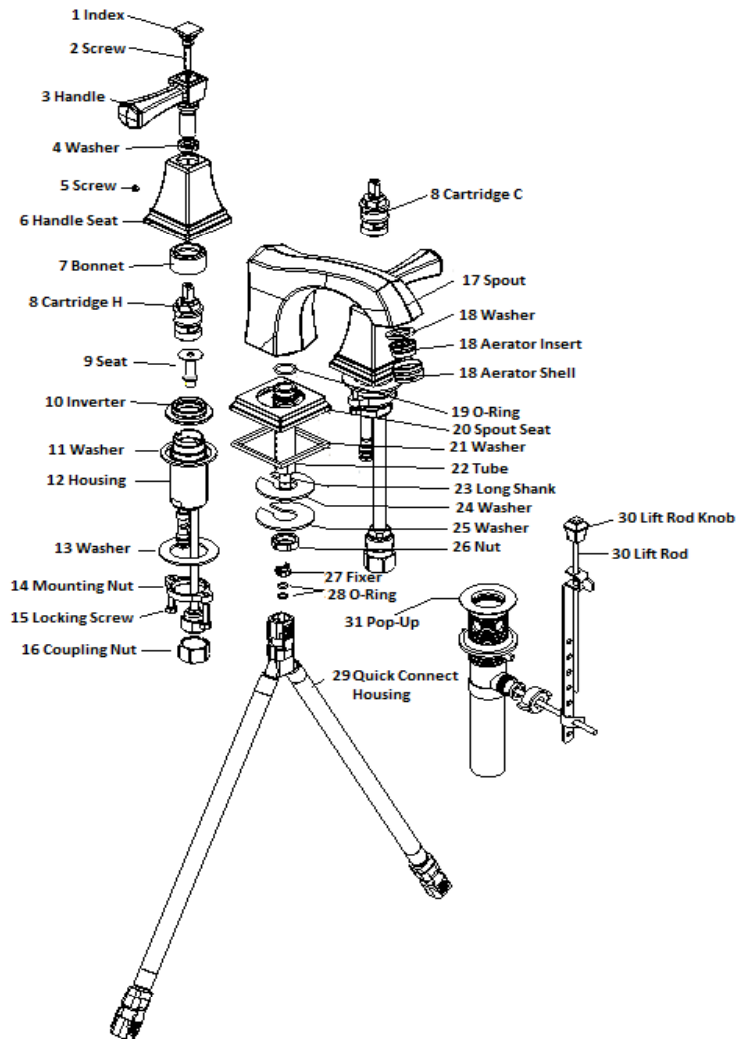

Torino Lavatory Faucet . SPARE PARTS

522052

Satin Nickel

522060

Brushed Bronze

No.	Name	522052		522060	
		Order Code	List Price	Order Code	List Price
1	Index				
2	Screw				
3	Handle				
4	Washer				
5	Screw				
6	Handle Seat				
7	Bonnet				
8	Cartridge H	907519	\$9.42	907519	\$9.42
	Cartridge C				
9	Seat				
10	Inverter				
11	Washer				
12	Housing				
13	Washer				
14	Mounting Nut				
15	Locking Screw				
16	Coupling Nut				
17	Spout				
18	Washer	907808	\$3.73	907816	\$4.04
	Aerator Insert				
	Aerator Shell				
19	O-Ring				
20	Spout Seat				
21	Washer				
22	Tube				
23	Long Shank				
24	Washer				
25	Washer				
26	Nut				
27	Fixer				
28	O-Ring				
29	Quick Connect Housing	907824	\$7.81	907824	\$7.81
30	Lift Rod Knob				
	Lift Rod				
31	Pop-Up	528000	\$12.89	902619	\$20.80