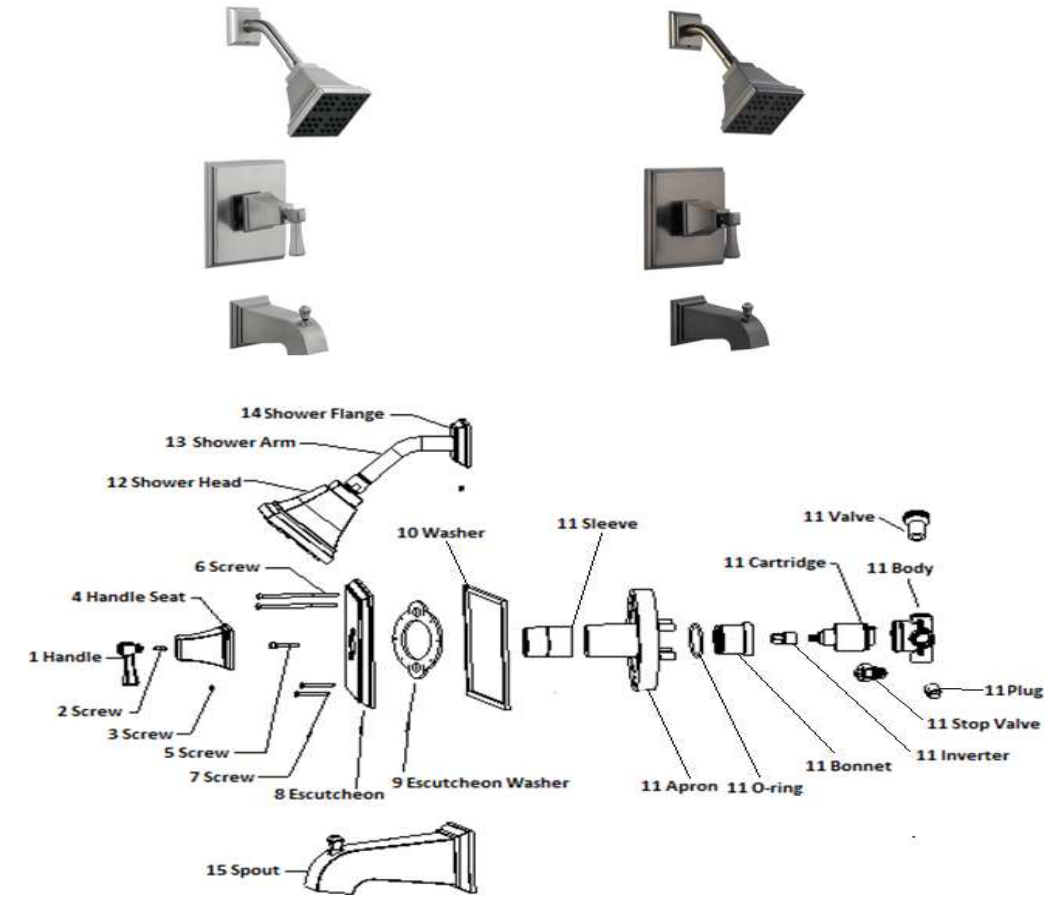

Madison Tub and Shower Faucet . SPARE PARTS

522029 Satin Nickel 522037 Brushed Bronze

No.	Name	522029		522037	
		Order Code	List Price	Order Code	List Price
1	Handle				
2	Screw				
3	Screw				
4	Handle Seat				
5	Screw				
6	Screw				
7	Screw				
8	Escutcheon				
9	Escutcheon Washer				
10	Washer				
11	Sleeve				
	Apron				
	O-Ring				
	Bonnet				
	Inverter				
	Stop Valve				
	Cartridge	907857	\$ 35.14	907857	\$ 35.14
	Body				
	Valve				
	Plug	908095	\$ 3.47	908095	\$ 3.47
12	Shower Head				
13	Shower Arm				
14	Shower Flange				
15	Spout				