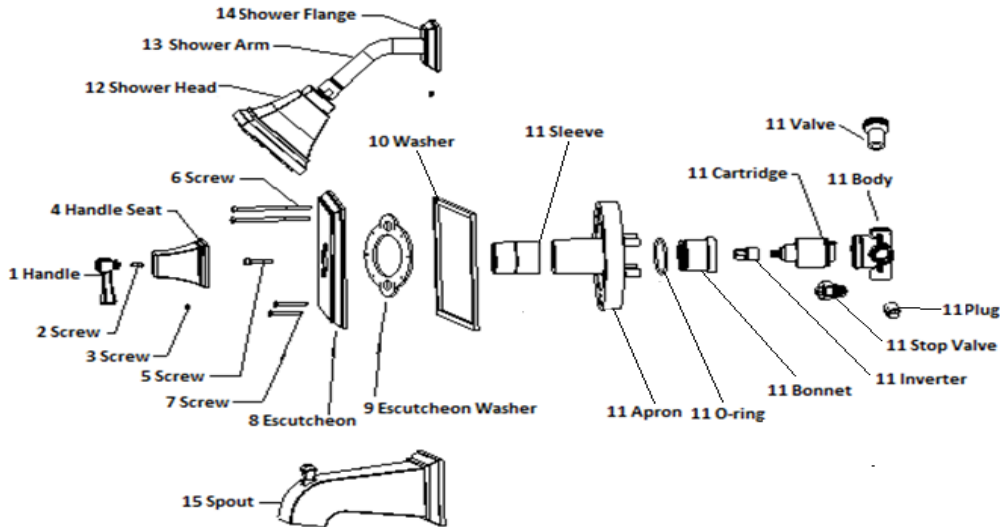

Torino Tub and Shower Faucet . SPARE PARTS

522029
Satin Nickel

522037
Brushed Bronze

No.	Name	522029		522037	
		Order Code	List Price	Order Code	List Price
1	Handle				
2	Screw				
3	Screw				
4	Handle Seat				
5	Screw				
6	Screw				
7	Screw				
8	Escutcheon				
9	Escutcheon Washer				
10	Washer				
11	Sleeve				
	Apron				
	O-Ring				
	Bonnet				
	Inverter				
	Stop Valve				
	Cartridge	907857	\$ 7.43	907857	\$ 7.43
	Body				
Valve					
Plug	908095	\$ 0.65	908095	\$ 0.65	
12	Shower Head				
13	Shower Arm				
14	Shower Flange				
15	Spout				