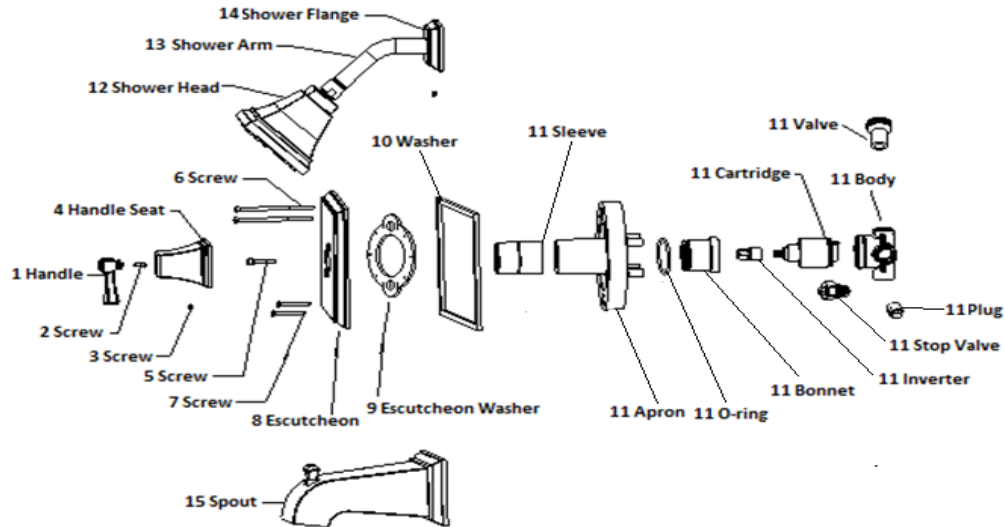

Torino Tub and Shower Faucet . SPARE PARTS

522029
Satin Nickel

522037
Brushed Bronze

No.	Name	522029		522037	
		Order Code	List Price	Order Code	List Price
1	Handle				
2	Screw				
3	Screw				
4	Handle Seat				
5	Screw				
6	Screw				
7	Screw				
8	Escutcheon				
9	Escutcheon Washer				
10	Washer				
11	Sleeve				
	Apron				
	O-Ring				
	Bonnet				
	Inverter				
	Stop Valve				
	Cartridge	907857	\$ 7.43	907857	\$ 7.43
	Body				
Valve					
Plug	908095	\$ 0.65	908095	\$ 0.65	
12	Shower Head				
13	Shower Arm				
14	Shower Flange				
15	Spout				