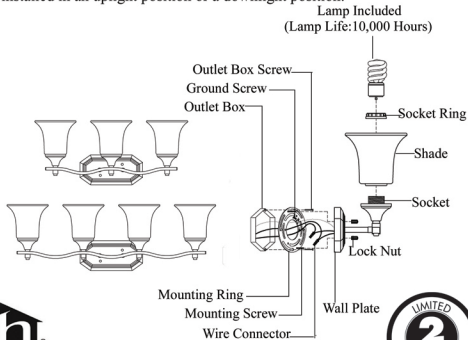

Assembly Instruction

Item#515908/515916

This light can be installed in an uplight position or a downlight position.

dh
DESIGNHOUSE