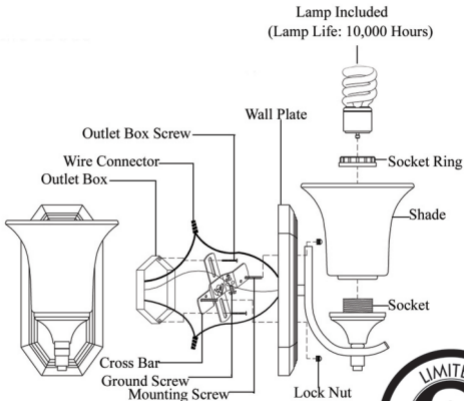

Assembly Instruction

Item#515885

This light can be installed in an upright position or a downlight position.

dh
DESIGNHOUSE