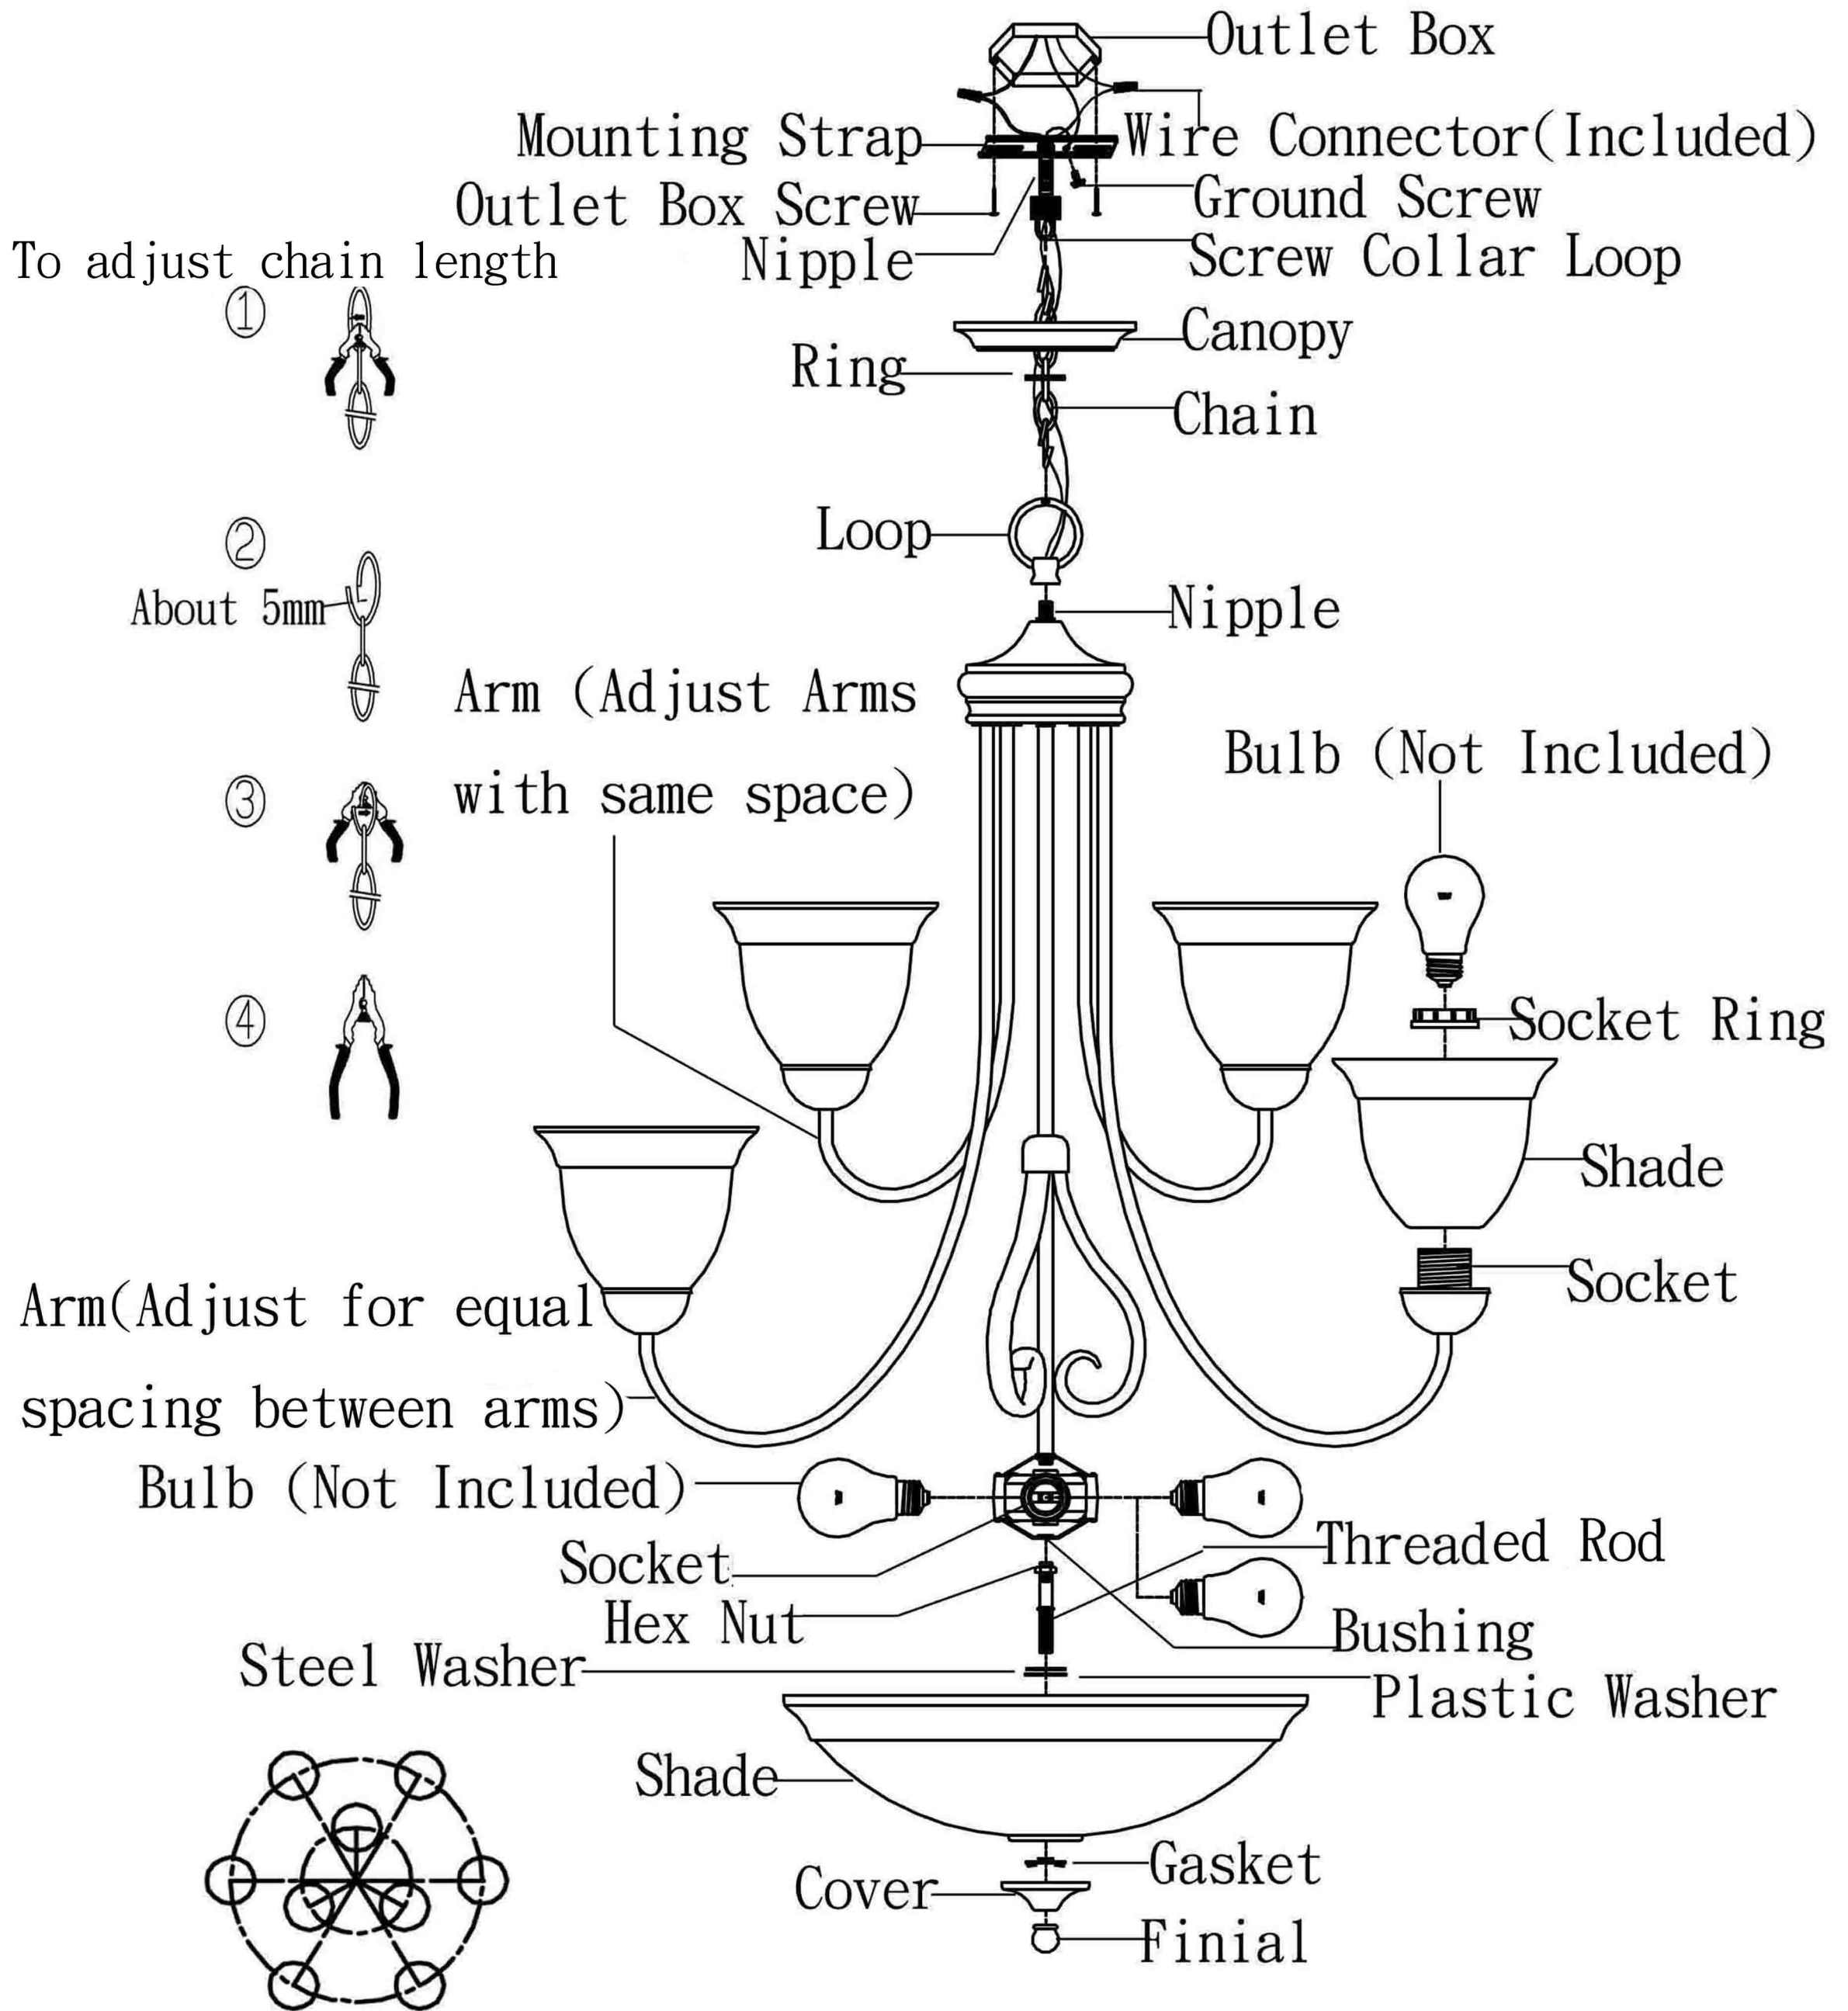

Item#512632

Fixture Arm Spacing